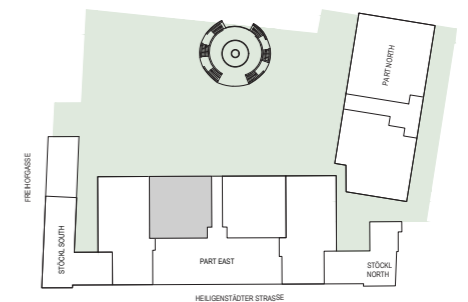

**Living at Schlosspark Freihof  
Part EAST  
Ground Floor - Top 01.01**

Living Space Ground F.	142,07 m <sup>2</sup>
Living Space First F.	144,09 m <sup>2</sup>
<b>Living Space Total</b>	<b>286,16 m<sup>2</sup></b>
Balcony	26,03 m <sup>2</sup>
Terrace	129,11 m <sup>2</sup>
Roof terrace+gravel	106,44 m <sup>2</sup>
Room heighth=ca.2,65 m	

Plan status 02/2022. Non-binding plan copy. Subject to change without notice. The furniture shown is not part of the scope of delivery and serves only as a furnishing suggestion. All items shown are of a symbolic nature. The dimensions shown in this plan are rough dimensions and cannot be used for ordering built-in furniture - natural dimensions required! Room and apartment sizes and room heights may change slightly if necessary.

Balcony 26,03 m<sup>2</sup>  
 Terrace 129,11 m<sup>2</sup>  
 Roof terrace+gravel 106,44 m<sup>2</sup>  
 Room heighth=ca.2,65 m

Plan status 02/2022. Non-binding plan copy. Subject to change without notice. The furniture shown is not part of the scope of delivery and serves only as a furnishing suggestion. All items shown are of a symbolic nature. The dimensions shown in this plan are rough dimensions and cannot be used for ordering built-in furniture - natural dimensions required! Room and apartment sizes and room heights may change slightly if necessary.