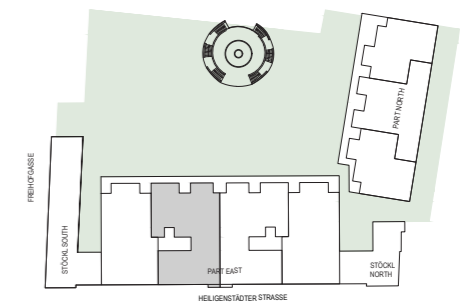

**Living at Schlosspark Freihof  
Part EAST  
First Floor1 - Top 01.01 - 2nd Entrance**

Living Space Ground F. 142,07 m<sup>2</sup>  
 Living Space First F. 144,09 m<sup>2</sup>  
**Living Space Total 286,16 m<sup>2</sup>**

Balcony 26,03 m<sup>2</sup>  
 Terrace 129,11 m<sup>2</sup>  
 Roof terrace+gravel 106,44 m<sup>2</sup>  
 Room heighth=ca.2,65 m

Plan status 02/2022. Non-binding plan copy. Subject to change without notice. The furniture shown is not part of the scope of delivery and serves only as a furnishing suggestion. All items shown are of a symbolic nature. The dimensions shown in this plan are rough dimensions and cannot be used for ordering built-in furniture - natural dimensions required! Room and apartment sizes and room heights may change slightly if necessary.