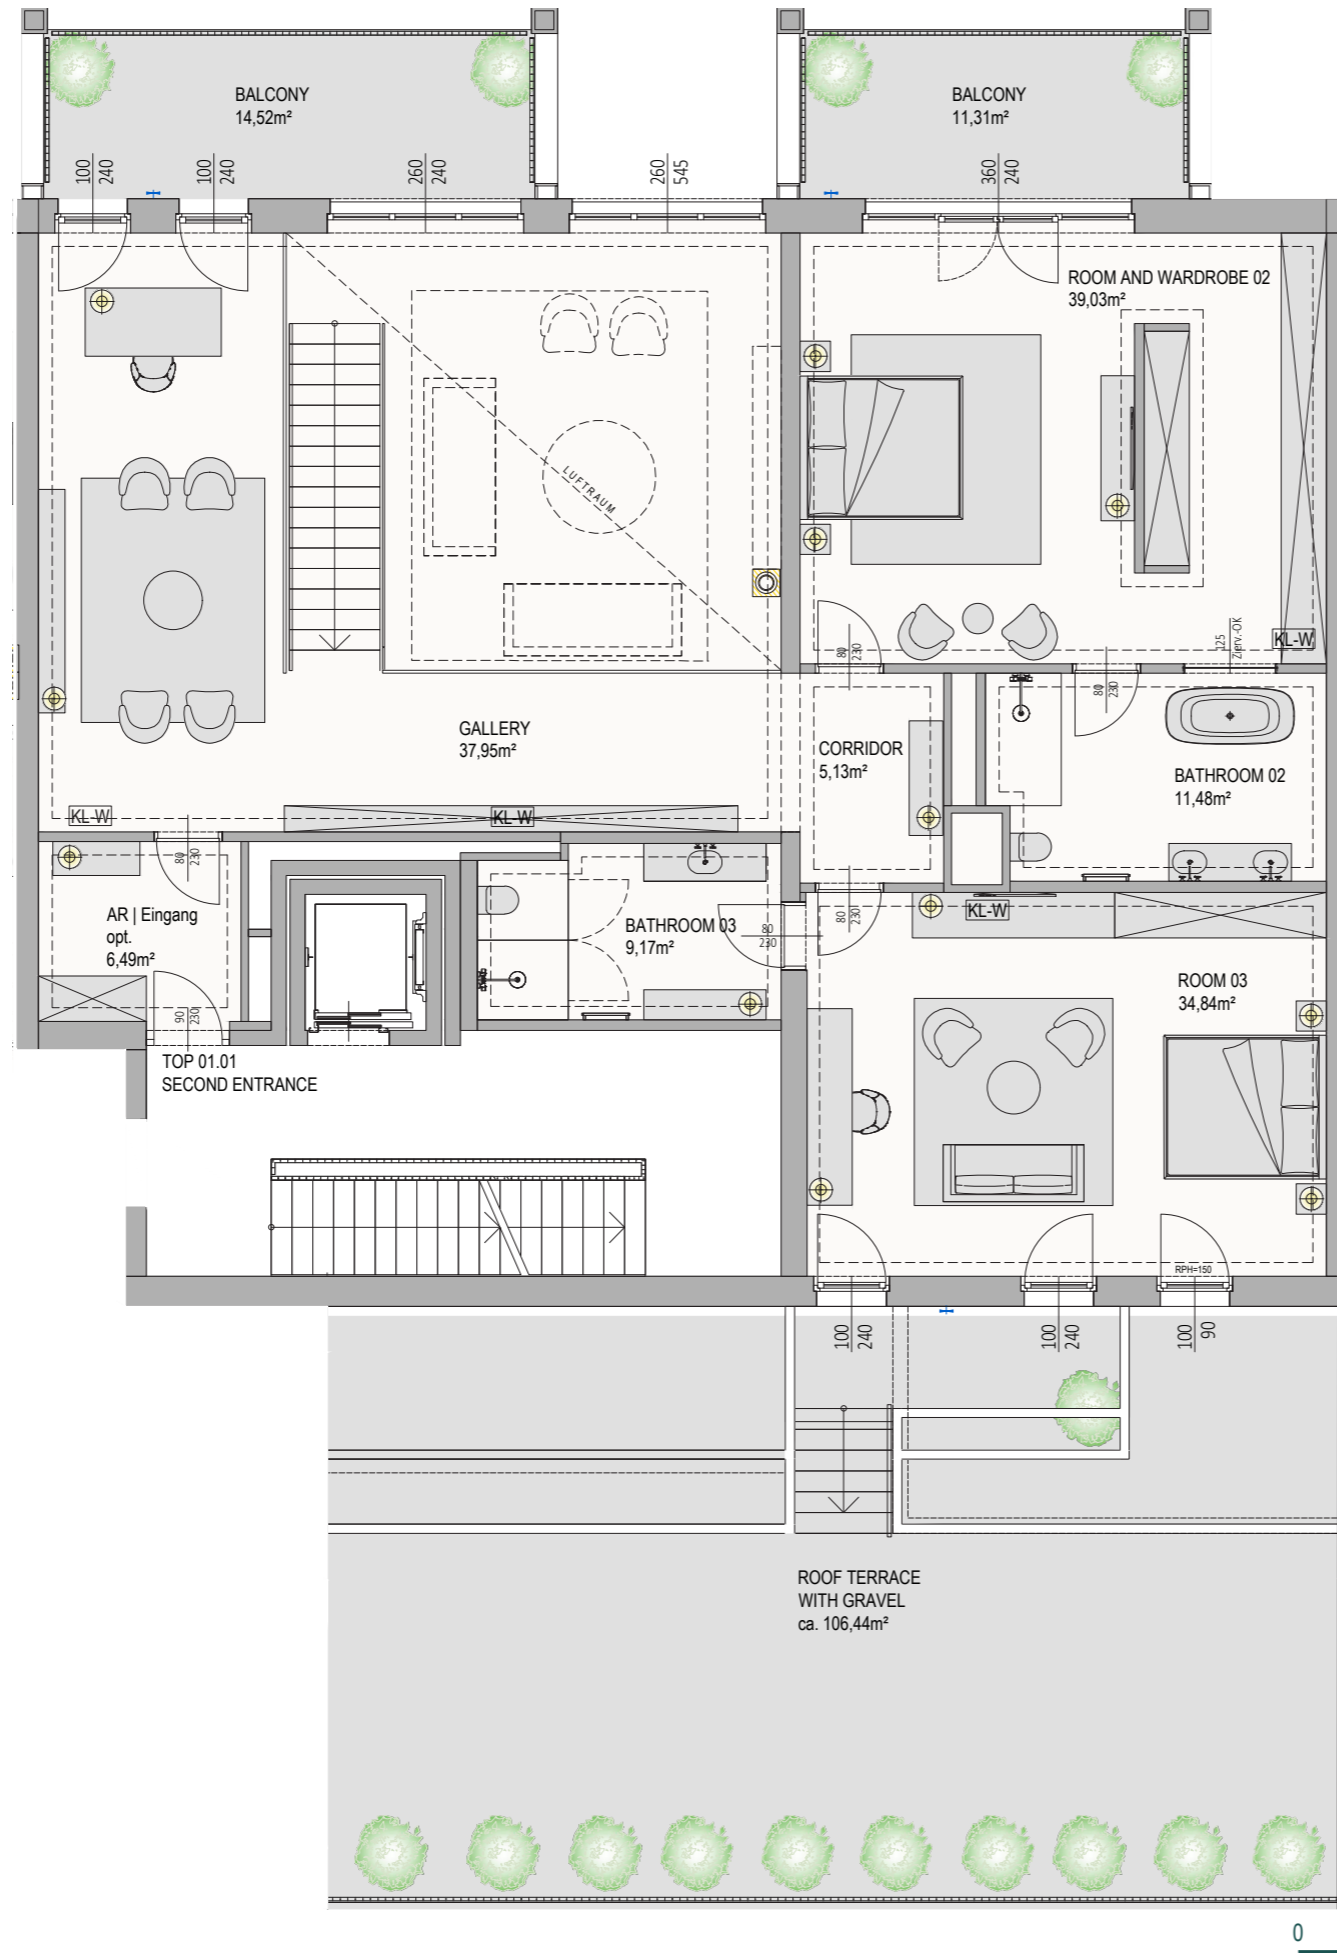

**Living at Schlosspark Freihof  
Part EAST  
Ground Floor - Top 01.01**

Living Space Ground F.	142,07 m <sup>2</sup>
Living Space First F.	144,09 m <sup>2</sup>
<b>Living Space Total</b>	<b>286,16 m<sup>2</sup></b>
Balcony	26,03 m <sup>2</sup>
Terrace	129,11 m <sup>2</sup>
Roof terrace+gravel	106,44 m <sup>2</sup>
Room heighth=ca.2,65 m	

Plan status 02/2022. Non-binding plan copy. Subject to change without notice. The furniture shown is not part of the scope of delivery and serves only as a furnishing suggestion. All items shown are of a symbolic nature. The dimensions shown in this plan are rough dimensions and cannot be used for ordering built-in furniture - natural dimensions required! Room and apartment sizes and room heights may change slightly if necessary.

**Living at Schlosspark Freihof  
Part EAST  
First Floor1 - Top 01.01 - 2nd Entrance**

Living Space Ground F. 142,07 m<sup>2</sup>  
 Living Space First F. 144,09 m<sup>2</sup>  
**Living Space Total 286,16 m<sup>2</sup>**

Balcony 26,03 m<sup>2</sup>  
 Terrace 129,11 m<sup>2</sup>  
 Roof terrace+gravel 106,44 m<sup>2</sup>  
 Room heighth=ca.2,65 m

Plan status 02/2022. Non-binding plan copy. Subject to change without notice. The furniture shown is not part of the scope of delivery and serves only as a furnishing suggestion. All items shown are of a symbolic nature. The dimensions shown in this plan are rough dimensions and cannot be used for ordering built-in furniture - natural dimensions required! Room and apartment sizes and room heights may change slightly if necessary.